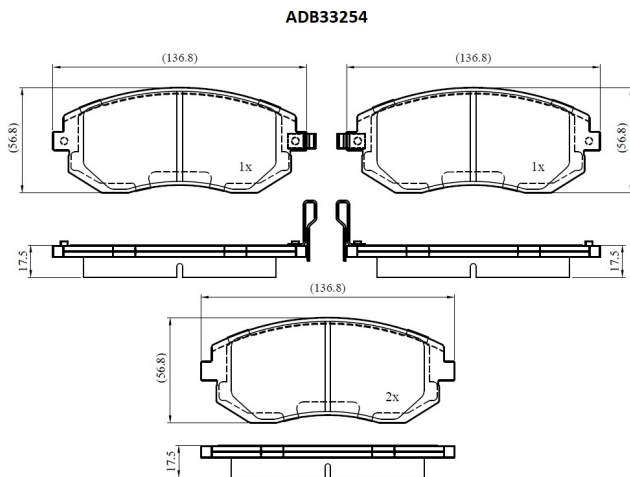

Make: SUBARU

Model: XV

Part Number: ADB33254

Vehicle Manufacturing/Engine:

Specifications

Fitting Position	:	Front
Model Date	:	2012-
Or. Caliper	:	

WVA	:	23865
FMSI	:	
Length	:	136.8
Width	:	56.8
Thickness	:	17.5