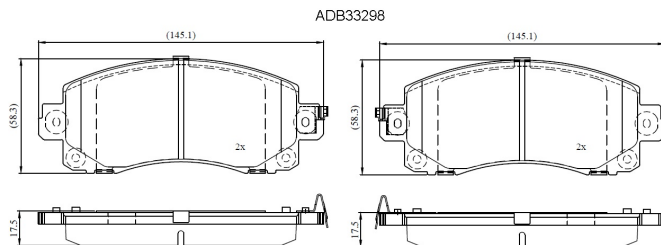

Make: SUBARU

Model: XV

Part Number: ADB33298

Vehicle Manufacturing/Engine:

Specifications

Fitting Position	:	Front
Model Date	:	2017-
Or. Caliper	:	
WVA	:	22800
FMSI	:	
Length	:	145.1
Width	:	58.3

Thickness : 17.5