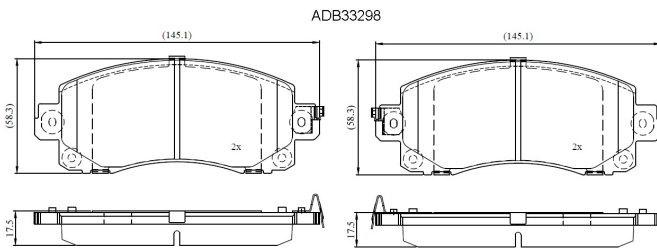

Make: SUBARU

Model: XV

Part Number: ADB33298

Vehicle Manufacturing/Engine:

Specifications

Fitting Position	:	Front
Model Date	:	2019-
Or. Caliper	:	
WVA	:	22800
FMSI	:	
Length	:	145.1
Width	:	58.3

Thickness

:

17.5