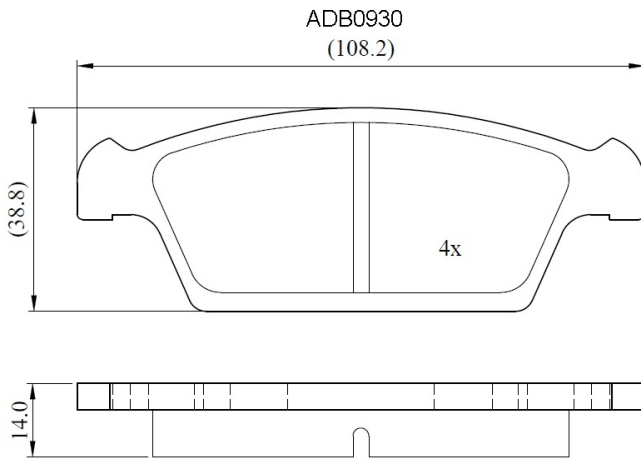

Make: SUZUKI

Model: Alto 600cc

Part Number: ADB0930

Vehicle Manufacturing/Engine:

Specifications

Fitting Position	:	Front
Model Date	:	01/93-07/99
Or. Caliper	:	Sumitomo
WVA	:	23061

FMSI	:	
Length	:	108.2
Width	:	38.8
Thickness	:	14