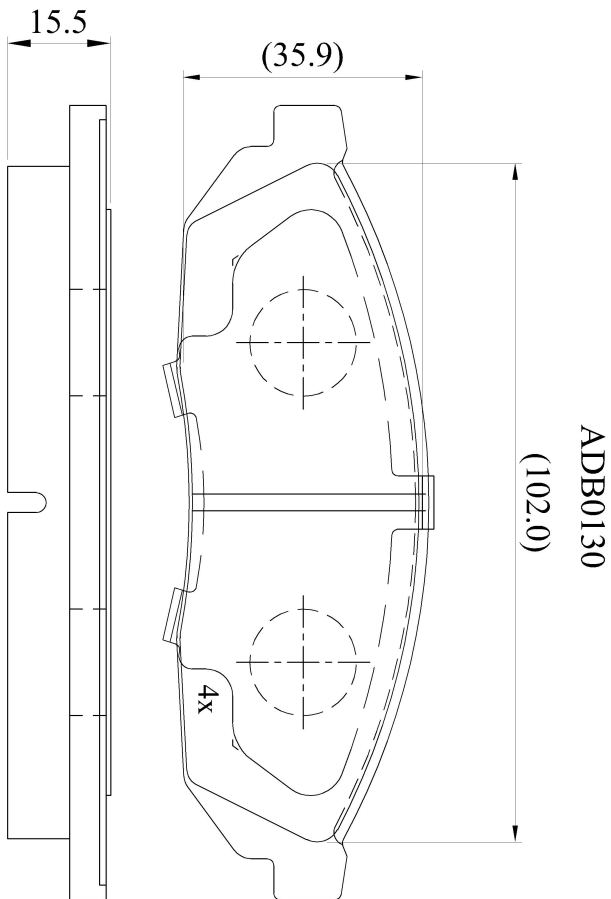

Make: SUZUKI

Model: Alto 800cc (SS80)

Part Number: ADB0130

Vehicle Manufacturing/Engine:

Specifications

Fitting Position	:	Front
Model Date	:	01/81-01/93
Or. Caliper	:	Sumitomo
WVA	:	20731
FMSI	:	
Length	:	119.3
Width	:	37.9
Thickness	:	15.5