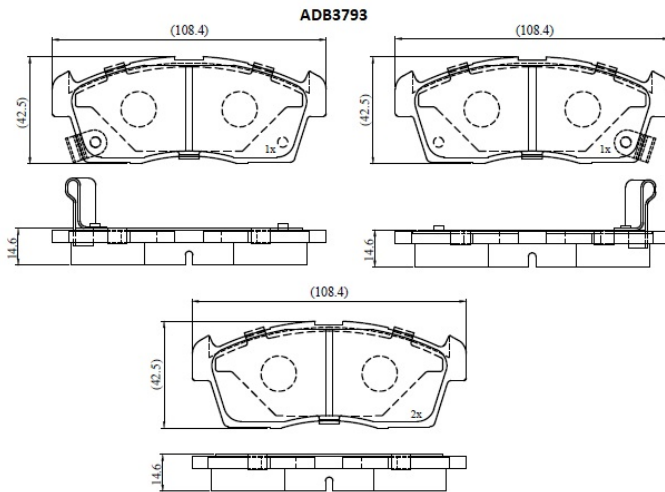

Make: SUZUKI

Model: Alto IV

Part Number: ADB3793

Vehicle Manufacturing/Engine:

Specifications

Fitting Position	:	Front
Model Date	:	06/02->
Or. Caliper	:	Sumitomo

WVA	:	2,35,07,23,508
FMSI	:	
Length	:	109
Width	:	45
Thickness	:	14.8