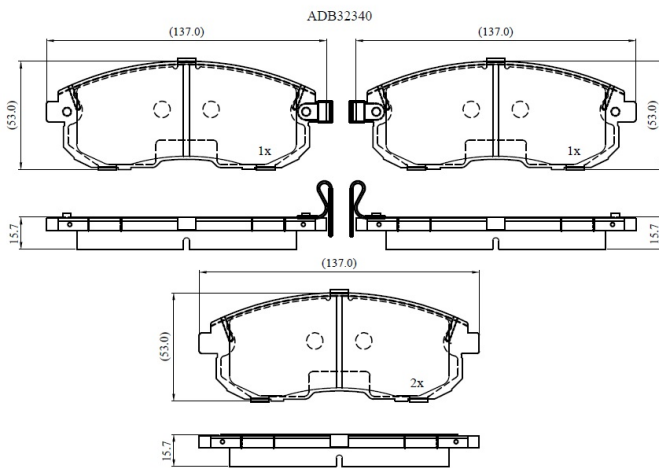

Make: SUZUKI

Model: Brezza

Part Number: ADB32340

Vehicle Manufacturing/Engine:

Specifications

Fitting Position	:	Front
Model Date	:	01/2012-
Or. Caliper	:	
WVA	:	

FMSI	:	
Length	:	137
Width	:	53
Thickness	:	15.7