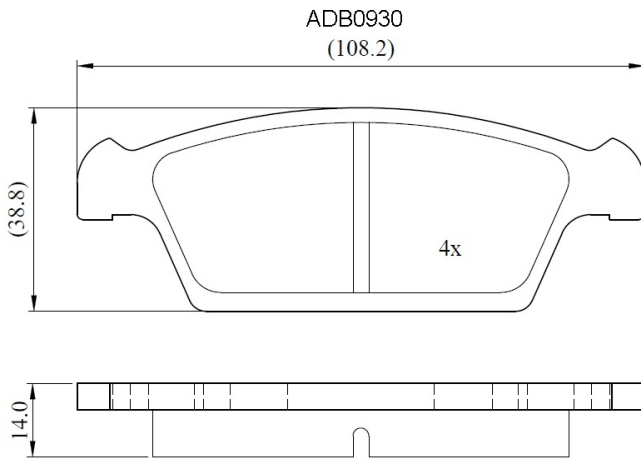

Make: SUZUKI

Model: Cappucino

Part Number: ADB0930

Vehicle Manufacturing/Engine:

Specifications

Fitting Position	:	Front
Model Date	:	10/93-12/96
Or. Caliper	:	
WVA	:	23061

FMSI	:	
Length	:	108.2
Width	:	38.8
Thickness	:	14