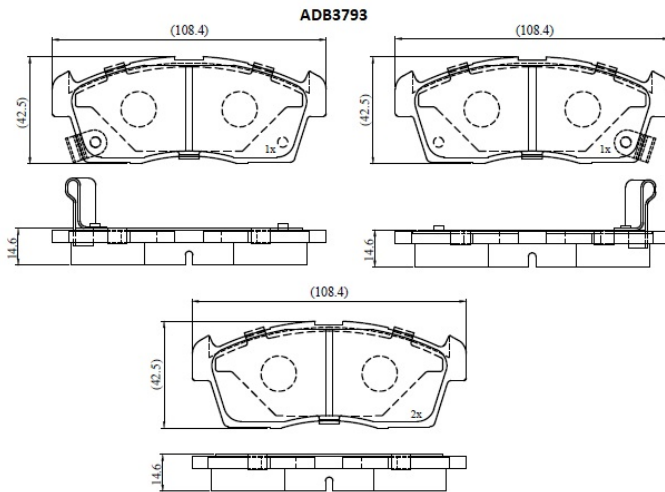

Make: SUZUKI

Model: Carry Box

Part Number: ADB3793

Vehicle Manufacturing/Engine:

Specifications

Fitting Position	:	Front
Model Date	:	03/99->
Or. Caliper	:	Sumitomo

WVA	:	2,35,07,23,508
FMSI	:	
Length	:	109
Width	:	45
Thickness	:	14.8