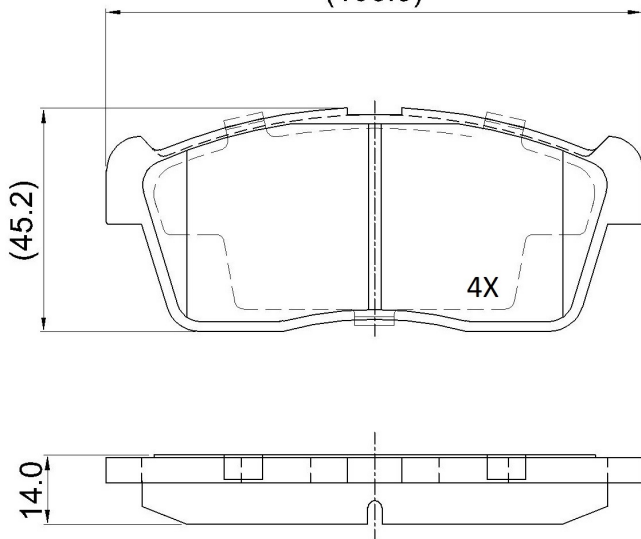

Make: SUZUKI

Model: Carry (GA,DA series)

Part Number: ADB01113

Vehicle Manufacturing/Engine:

ADB01113

(108.5)

Specifications

Fitting Position

:

Front

Model Date	:	03/99->
Or. Caliper	:	Akebono
WVA	:	23507
FMSI	:	
Length	:	108.5
Width	:	45.2
Thickness	:	14