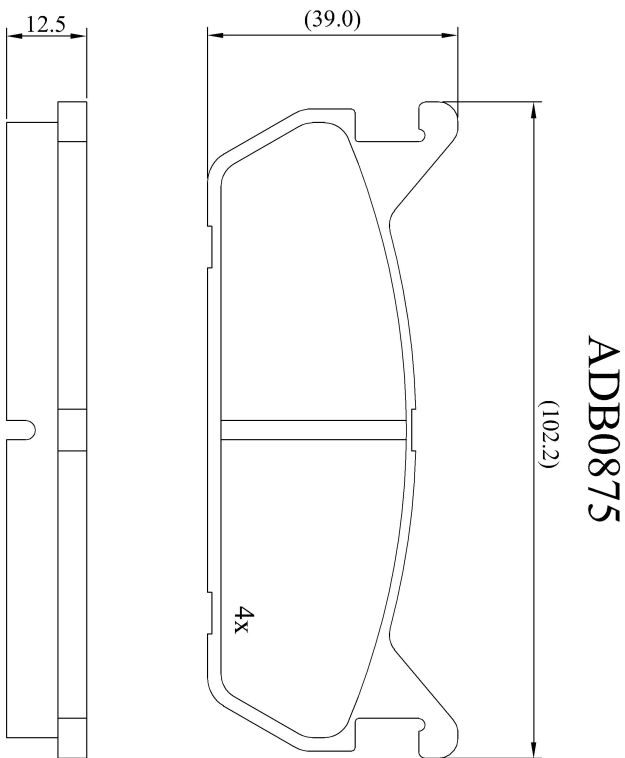

Make: SUZUKI

Model: Esteem

Part Number: ADB0875

Vehicle Manufacturing/Engine:

Specifications

Fitting Position	:	Rear
Model Date	:	01/96->
Or. Caliper	:	Akebono
WVA	:	21559
FMSI	:	
Length	:	102.2
Width	:	39
Thickness	:	12.5