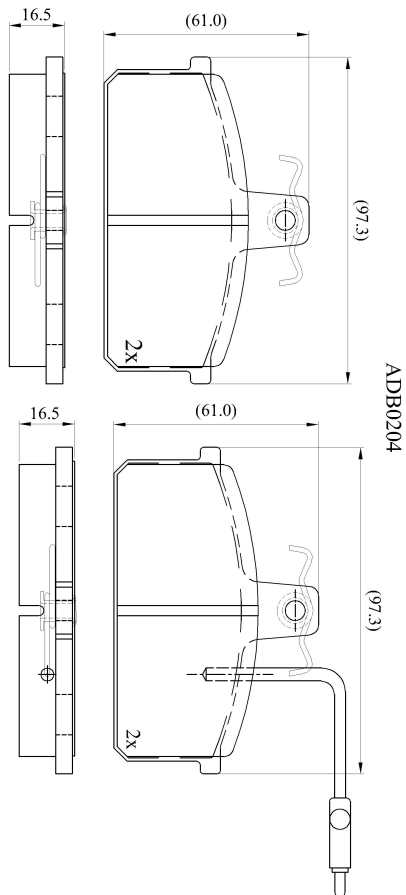

Make: SUZUKI

Model: Grand Vitara

Part Number: ADB1204

Vehicle Manufacturing/Engine:

Specifications

Fitting Position	:	Front
Model Date	:	01/88->
Or. Caliper	:	Locus
WVA	:	20708
FMSI	:	
Length	:	97.3
Width	:	61
Thickness	:	16.5