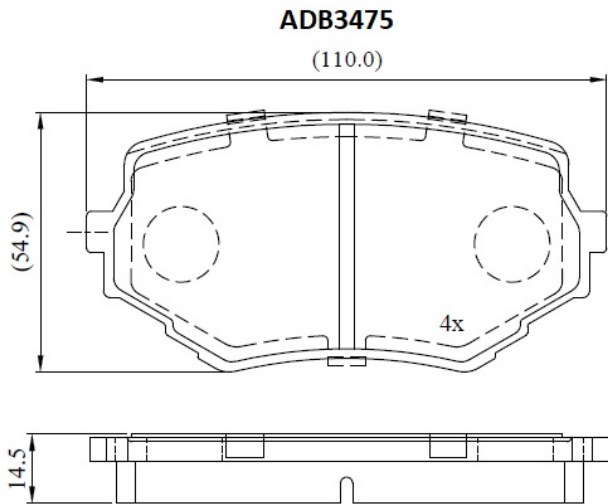

Make: SUZUKI

Model: Grand Vitara

Part Number: ADB3475

Vehicle Manufacturing/Engine:

Specifications

Fitting Position	:	Front
Model Date	:	01/98->

Or. Caliper	:	Sumitomo
WVA	:	23314
FMSI	:	
Length	:	110
Width	:	54.9
Thickness	:	14.5