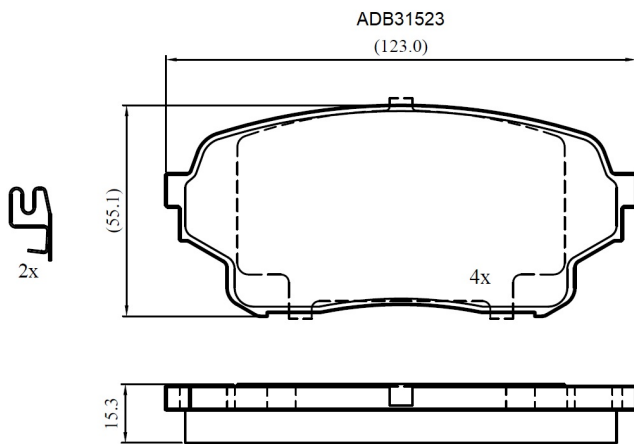

Make: SUZUKI

Model: Grand Vitara

Part Number: ADB31523

Vehicle Manufacturing/Engine:

Specifications

Fitting Position	:	Front
Model Date	:	10/06-->
Or. Caliper	:	Akebono
WVA	:	24301

FMSI	:	
Length	:	123
Width	:	55.1
Thickness	:	15.3