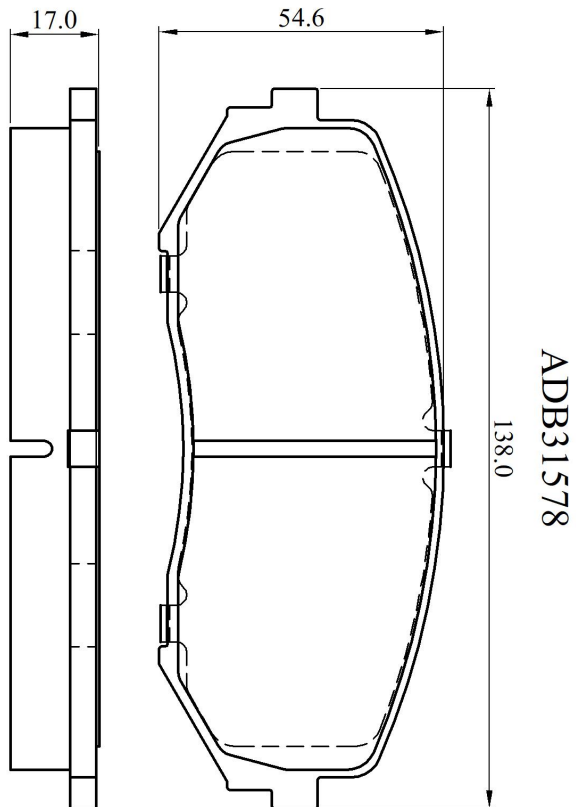

Make: SUZUKI

Model: Grand Vitara

Part Number: ADB31578

Vehicle Manufacturing/Engine:

Specifications

Fitting Position	:	Front
Model Date	:	10/05-->

Or. Caliper	:	
WVA	:	24346
FMSI	:	
Length	:	138
Width	:	54.6
Thickness	:	17