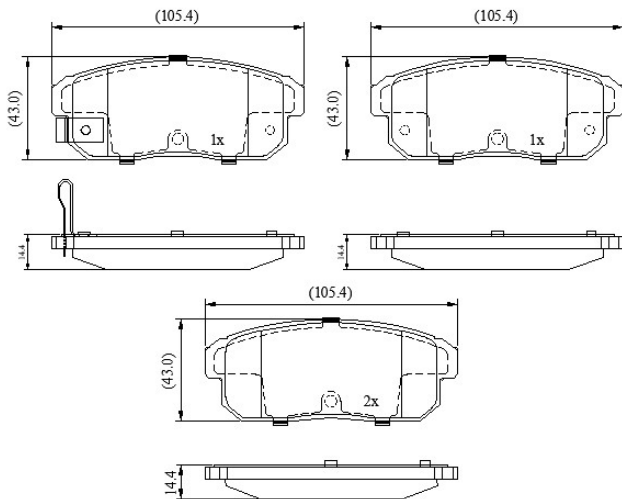

Make: SUZUKI

Model: Ignis (FH)

Part Number: ADB31283

Vehicle Manufacturing/Engine:

ADB31283

Specifications

Fitting Position	:	Rear
Model Date	:	10/00-09/03

Or. Caliper	:	Akebono
WVA	:	24,03,92,40,40,24,041
FMSI	:	
Length	:	105.4
Width	:	43
Thickness	:	14.3