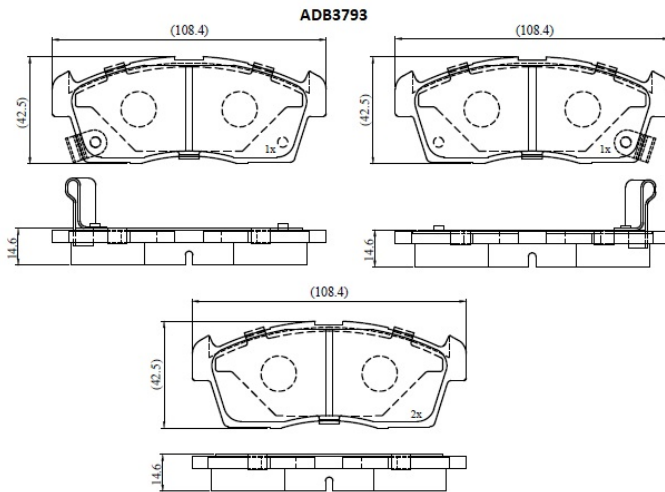

Make: SUZUKI

Model: Ignis

Part Number: ADB3793

Vehicle Manufacturing/Engine:

Specifications

Fitting Position	:	Front
Model Date	:	10/00->
Or. Caliper	:	Sumitomo

WVA	:	2,35,07,23,508
FMSI	:	
Length	:	109
Width	:	45
Thickness	:	14.8