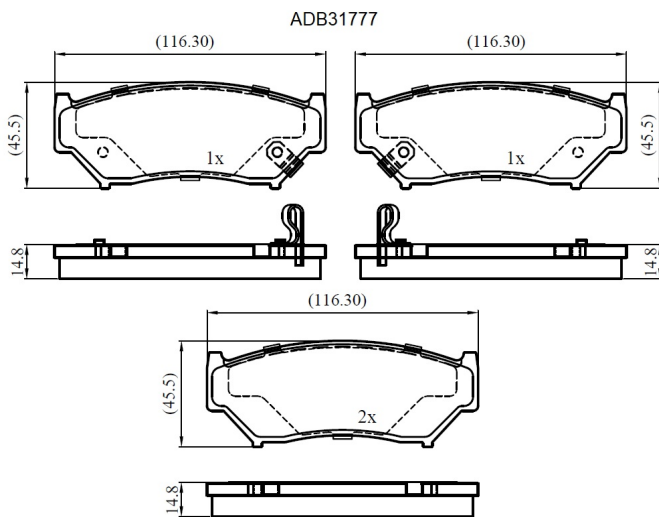

Make: SUZUKI

Model: Jimny

Part Number: ADB31777

Vehicle Manufacturing/Engine:

Specifications

Fitting Position	:	Front
Model Date	:	12/03-->
Or. Caliper	:	Akebono

WVA	:	21,90,72,19,08,21,909
FMSI	:	
Length	:	116.5
Width	:	45.3
Thickness	:	14.8/15.4