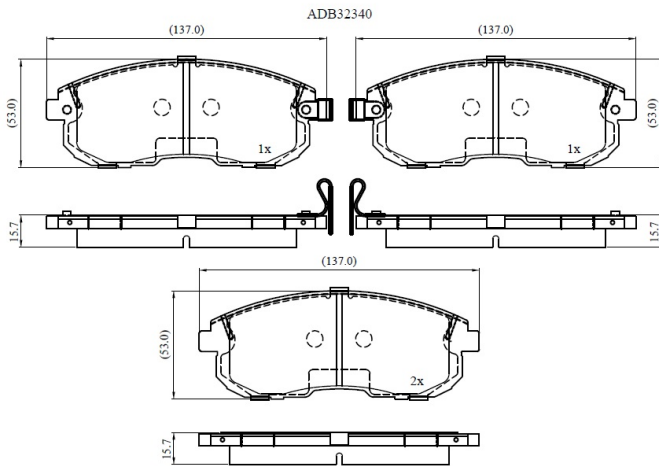

Make: SUZUKI

Model: S Cross

Part Number: ADB32340

Vehicle Manufacturing/Engine:

Specifications

Fitting Position	:	Front
Model Date	:	01/2012-
Or. Caliper	:	
WVA	:	

FMSI	:	
Length	:	137
Width	:	53
Thickness	:	15.7