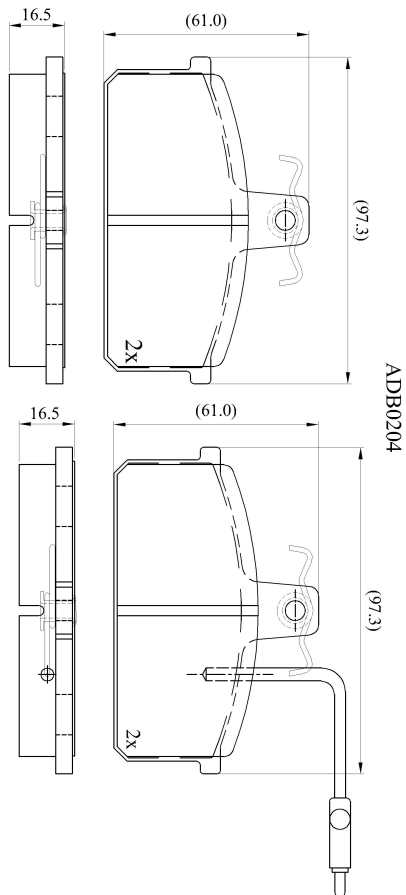

Make: SUZUKI

Model: Samurai

Part Number: ADB1204

Vehicle Manufacturing/Engine:

Specifications

Fitting Position	:	Front
Model Date	:	01/85-09/98
Or. Caliper	:	Locus
WVA	:	20708
FMSI	:	
Length	:	97.3
Width	:	61
Thickness	:	16.5