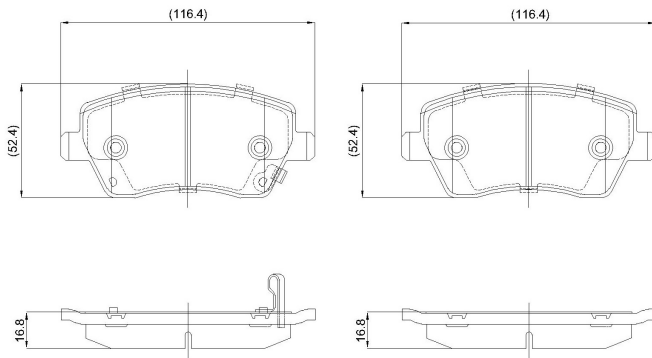

Make: SUZUKI

Model: Splash

Part Number: ADB32008

Vehicle Manufacturing/Engine:

ADB32008

Specifications

Fitting Position	:	Front
Model Date	:	09/2010->
Or. Caliper	:	
WVA	:	23973, 24403

FMSI	:	
Length	:	116.6
Width	:	52.6
Thickness	:	16.8