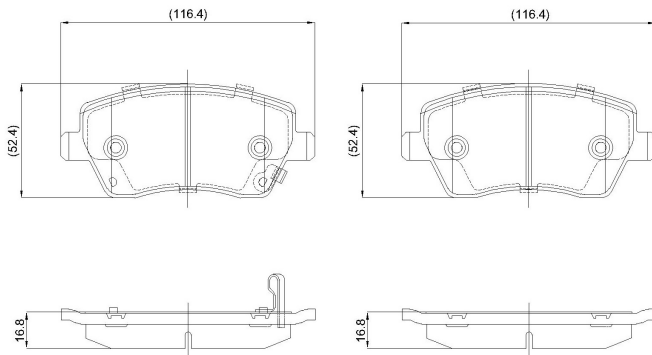

Make: SUZUKI

Model: Splash

Part Number: ADB32008

Vehicle Manufacturing/Engine:

ADB32008

Specifications

Fitting Position	:	Front
Model Date	:	08/2012->
Or. Caliper	:	
WVA	:	23973, 24403

FMSI	:	
Length	:	116.6
Width	:	52.6
Thickness	:	16.8