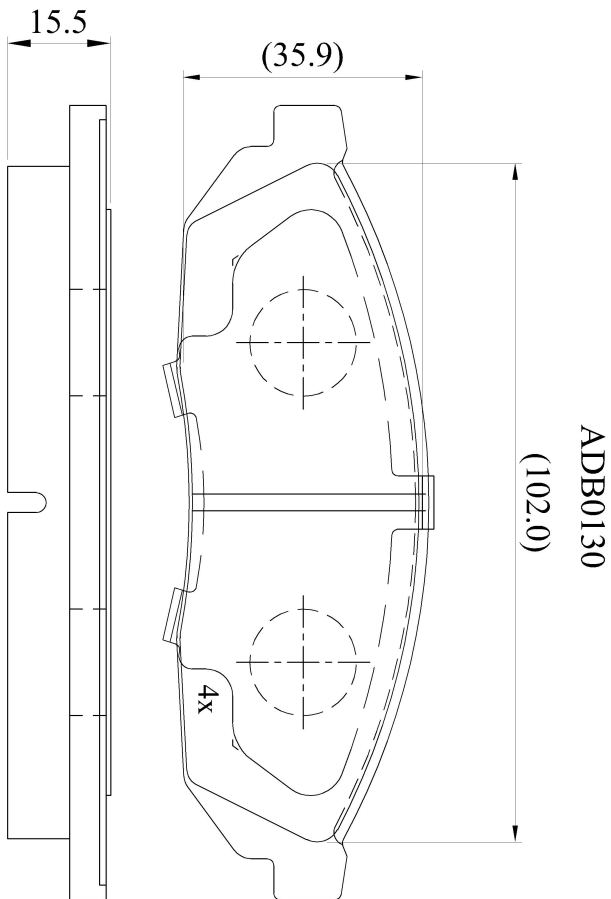

Make: SUZUKI

Model: Supercarry

Part Number: ADB0130

Vehicle Manufacturing/Engine:

Specifications

Fitting Position	:	Front
Model Date	:	01/86-01/95
Or. Caliper	:	Sumitomo
WVA	:	20731
FMSI	:	
Length	:	119.3
Width	:	37.9
Thickness	:	15.5