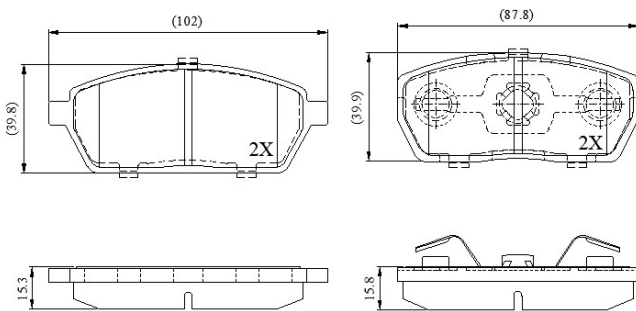

Make: SUZUKI

Model: Supercarry

Part Number: ADB0734

Vehicle Manufacturing/Engine:

ADB0734

Specifications

Fitting Position	:	Front
Model Date	:	01/95->
Or. Caliper	:	
WVA	:	2,33,03,23,304
FMSI	:	

Length	:	102.0/87.8
Width	:	39.9
Thickness	:	15.3