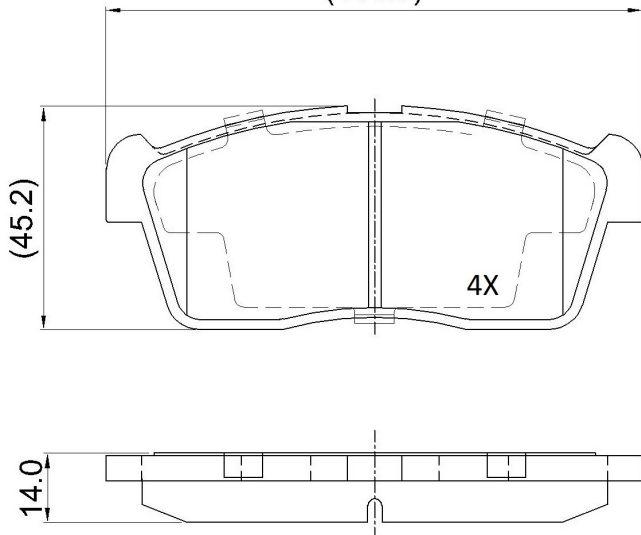

Make: SUZUKI

Model: Supercarry(GA,DA series)

Part Number: ADB01113

Vehicle Manufacturing/Engine:

ADB01113

(108.5)

Specifications

Fitting Position

:

Front

Model Date	:	03/99->
Or. Caliper	:	Akebono
WVA	:	23507
FMSI	:	
Length	:	108.5
Width	:	45.2
Thickness	:	14