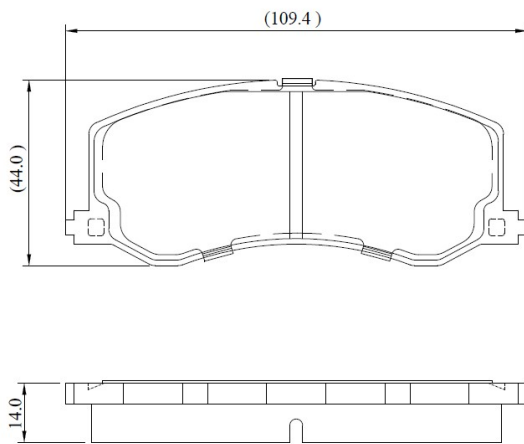

Make: SUZUKI

Model: Swift (92-> 97)

Part Number: ADB0202

Vehicle Manufacturing/Engine:

ADB0202

Specifications

Fitting Position	:	Front
Model Date	:	08/92-01/97

Or. Caliper	:	Akebono
WVA	:	21730
FMSI	:	
Length	:	109.4
Width	:	44.1
Thickness	:	14