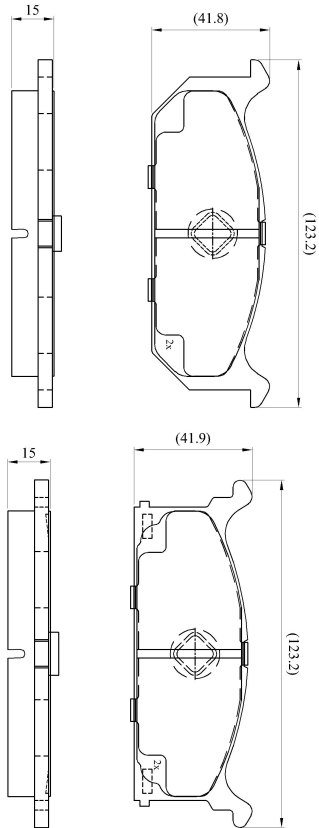

Make: SUZUKI

Model: Swift (-> 92)

Part Number: ADB0517

Vehicle Manufacturing/Engine:

ADB0517

Specifications

Fitting Position	:	Front
Model Date	:	01/84-03/89
Or. Caliper	:	Akebono
WVA	:	21252
FMSI	:	
Length	:	123.2
Width	:	41.9
Thickness	:	15