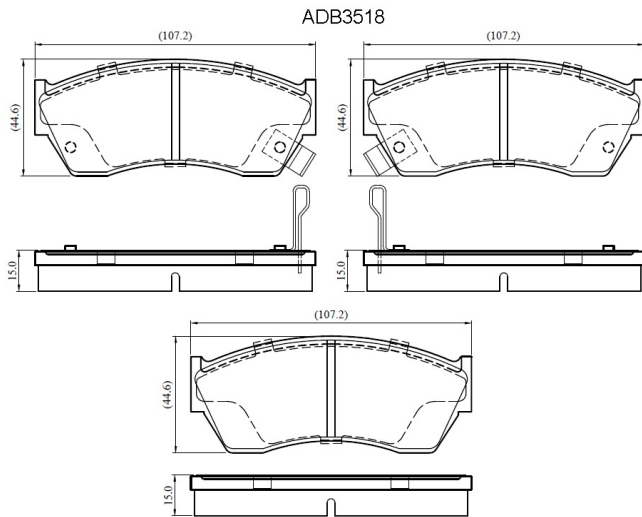

Make: SUZUKI

Model: Swift (-> 92)

Part Number: ADB3518

Vehicle Manufacturing/Engine:

Specifications

Fitting Position	:	Front
Model Date	:	03/89-08/92
Or. Caliper	:	Akebono

WVA	:	21333
FMSI	:	
Length	:	107.2
Width	:	44.6
Thickness	:	15