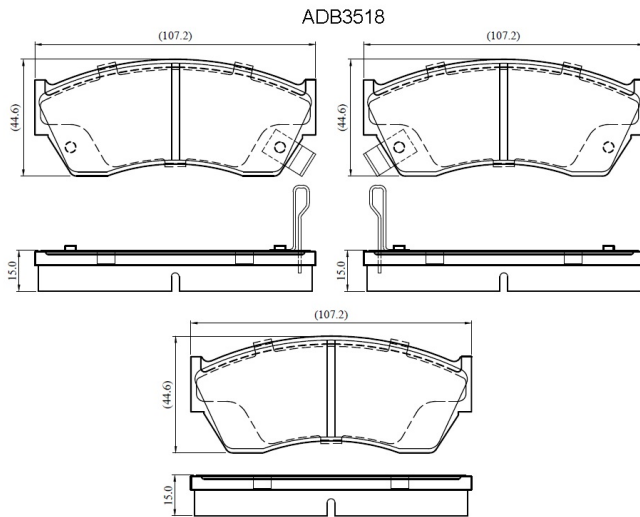

Make: SUZUKI

Model: Swift (97->)

Part Number: ADB3518

Vehicle Manufacturing/Engine:

Specifications

Fitting Position	:	Front
Model Date	:	01/97->
Or. Caliper	:	Akebono

WVA	:	21333
FMSI	:	
Length	:	107.2
Width	:	44.6
Thickness	:	15