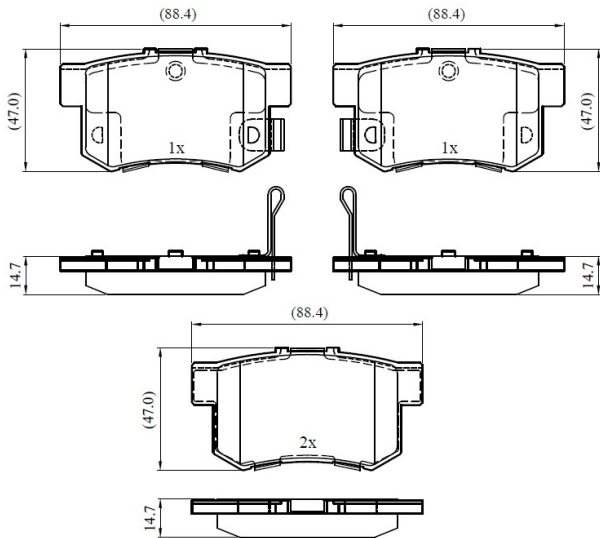

Make: SUZUKI

Model: Swift III

Part Number: ADB33255

Vehicle Manufacturing/Engine:

ADB33255

Specifications

Fitting Position

:

Rear

Model Date	:	2006-
Or. Caliper	:	
WVA	:	21719
FMSI	:	
Length	:	88.4
Width	:	47
Thickness	:	14.7