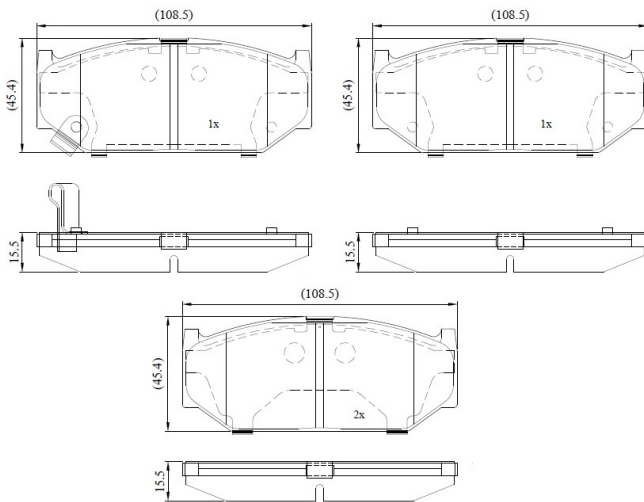

Make: SUZUKI

Model: Swift III

Part Number: ADB33291

Vehicle Manufacturing/Engine:

ADB33291

Specifications

Fitting Position	:	Front
Model Date	:	2012-

Or. Caliper	:	
WVA	:	23962
FMSI	:	
Length	:	108.5
Width	:	45.4
Thickness	:	15.5