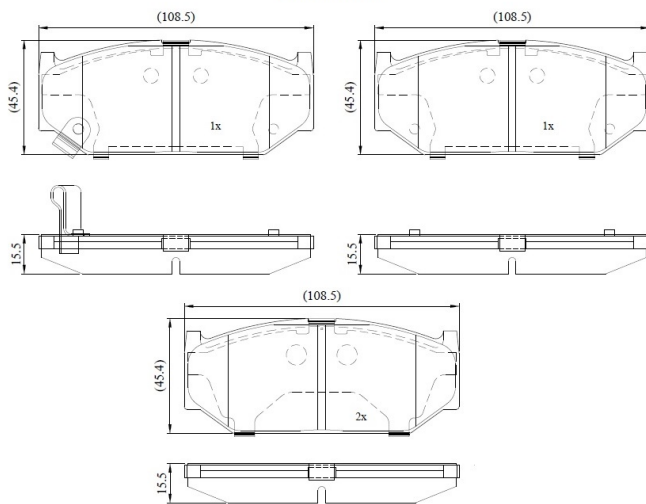

Make: SUZUKI

Model: Swift III

Part Number: ADB33291

Vehicle Manufacturing/Engine:

ADB33291

Specifications

Fitting Position	:	Front
Model Date	:	2005-2015

Or. Caliper	:	
WVA	:	23962
FMSI	:	
Length	:	108.5
Width	:	45.4
Thickness	:	15.5