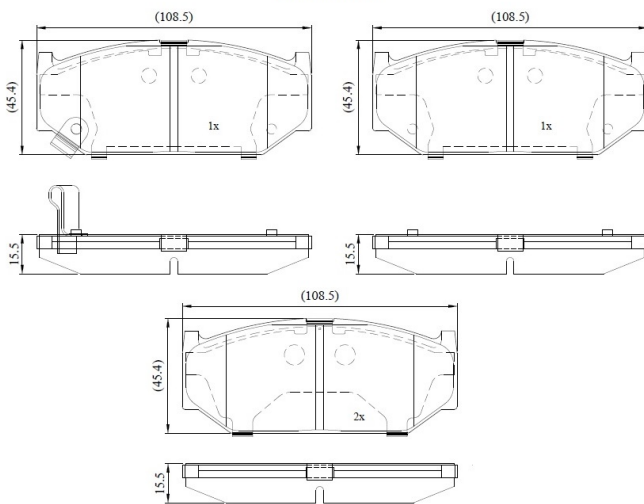

Make: SUZUKI

Model: Swift III

Part Number: ADB33291

Vehicle Manufacturing/Engine:

ADB33291

Specifications

Fitting Position	:	Front
Model Date	:	2005-

Or. Caliper	:	
WVA	:	23962
FMSI	:	
Length	:	108.5
Width	:	45.4
Thickness	:	15.5