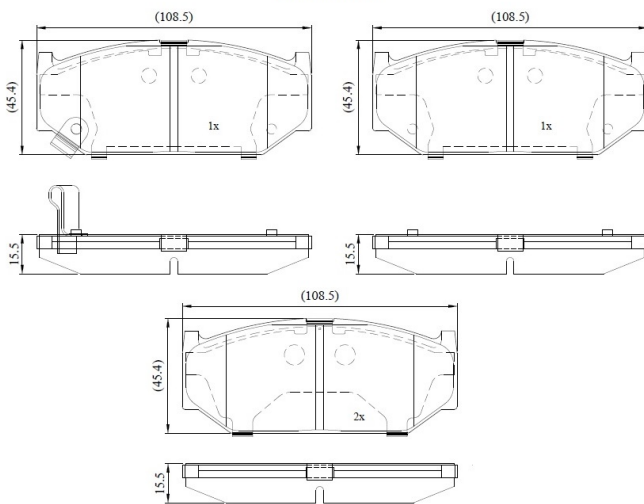

Make: SUZUKI

Model: Swift III

Part Number: ADB33291

Vehicle Manufacturing/Engine:

ADB33291

Specifications

Fitting Position	:	Front
Model Date	:	2006-

Or. Caliper	:	
WVA	:	23962
FMSI	:	
Length	:	108.5
Width	:	45.4
Thickness	:	15.5