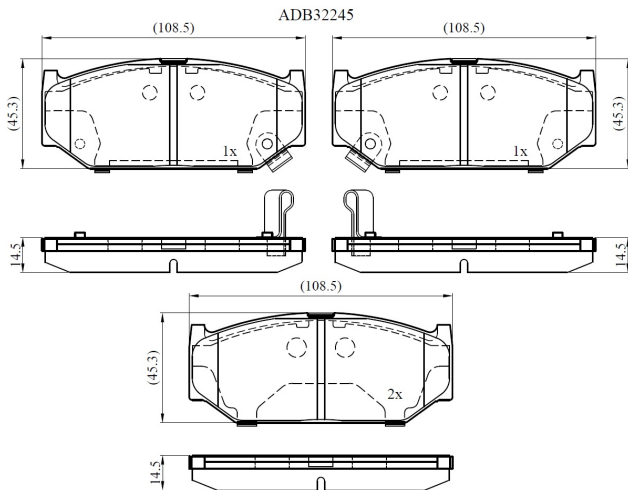

Make: SUZUKI

Model: Swift Sport

Part Number: ADB32245

Vehicle Manufacturing/Engine:

Specifications

Fitting Position	:	Front
Model Date	:	2012-
Or. Caliper	:	

WVA	:	
FMSI	:	
Length	:	108.5
Width	:	45.2
Thickness	:	14.5