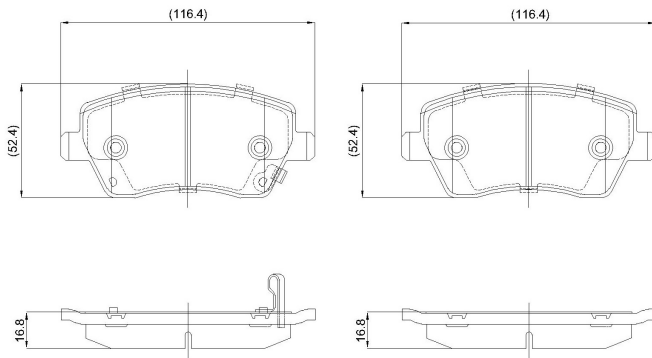

Make: SUZUKI

Model: Swift

Part Number: ADB32008

Vehicle Manufacturing/Engine:

ADB32008

Specifications

Fitting Position	:	Front
Model Date	:	02/2005->
Or. Caliper	:	
WVA	:	23973, 24403

FMSI	:	
Length	:	116.6
Width	:	52.6
Thickness	:	16.8