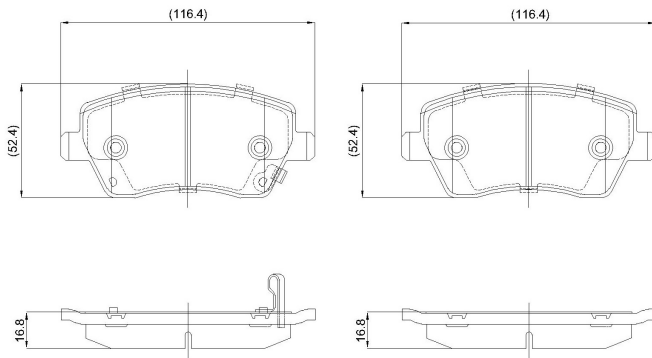

Make: SUZUKI

Model: Swift

Part Number: ADB32008

Vehicle Manufacturing/Engine:

ADB32008

Specifications

Fitting Position	:	Front
Model Date	:	11/2006->
Or. Caliper	:	
WVA	:	23973, 24403

FMSI	:	
Length	:	116.6
Width	:	52.6
Thickness	:	16.8