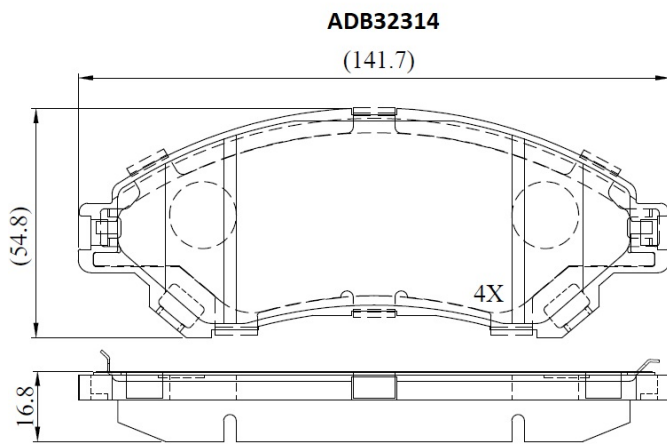

Make: SUZUKI

Model: SX4 S-Cross

Part Number: ADB32314

Vehicle Manufacturing/Engine:

Specifications

Fitting Position	:	Front
Model Date	:	08/13-
Or. Caliper	:	
WVA	:	25979

FMSI	:	
Length	:	141.7
Width	:	54.8
Thickness	:	16.4