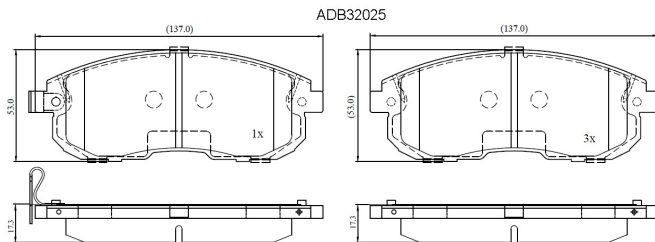

Make: SUZUKI

Model: SX4 Saloon

Part Number: ADB32025

Vehicle Manufacturing/Engine:

Specifications

Fitting Position	:	Front
Model Date	:	10/07-
Or. Caliper	:	Hitachi
WVA	:	24280, 24281, 24282
FMSI	:	
Length	:	137
Width	:	53

Thickness : 17.3