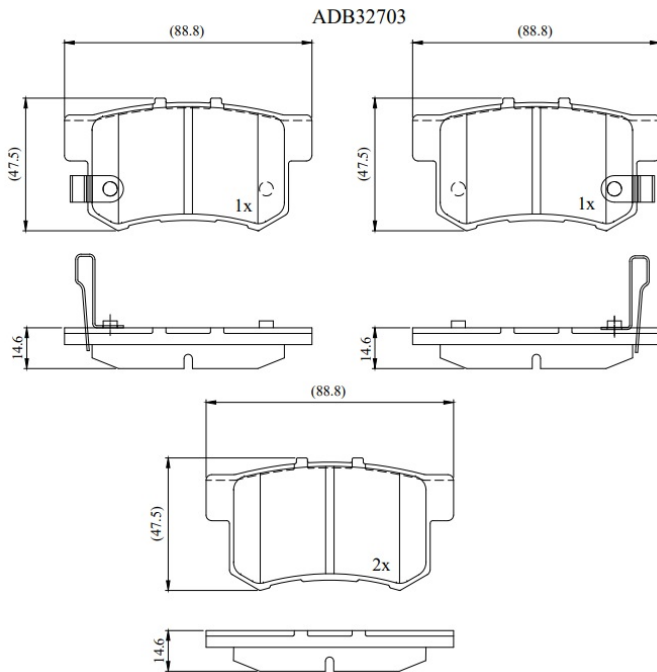

Make: SUZUKI

Model: SX4

Part Number: ADB32703

Vehicle Manufacturing/Engine:

Specifications

Fitting Position

:

Rear

Model Date	:	Jul-13
Or. Caliper	:	
WVA	:	
FMSI	:	D365
Length	:	88.8
Width	:	47.5
Thickness	:	14.6