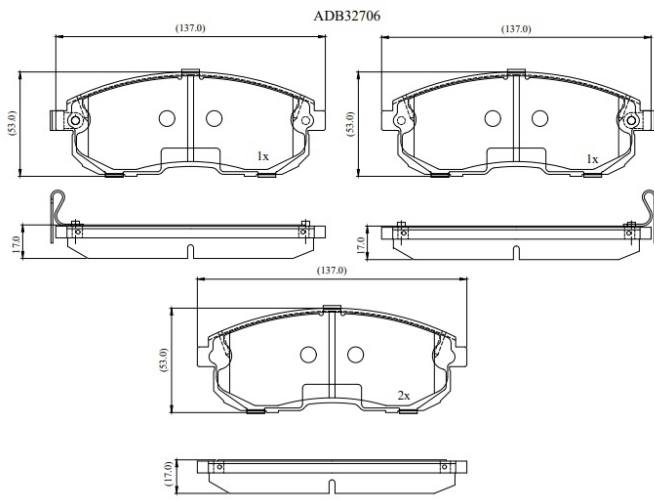

Make: SUZUKI

Model: SX4

Part Number: ADB32706

Vehicle Manufacturing/Engine:

Specifications

Fitting Position	:	Front
Model Date	:	Sep-13
Or. Caliper	:	

WVA	:	
FMSI	:	7783-D815A
Length	:	137
Width	:	53
Thickness	:	17