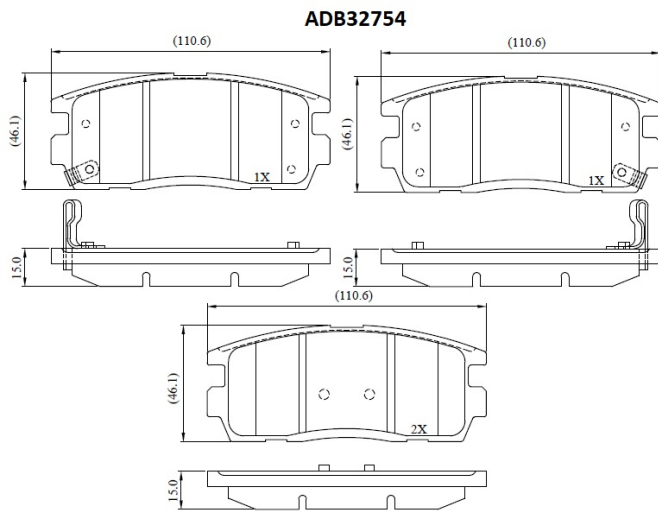

Make: SUZUKI

Model: TRUCK XL7

Part Number: ADB32754

Vehicle Manufacturing/Engine:

Specifications

Fitting Position	:	Rear
Model Date	:	07-Sep
Or. Caliper	:	

WVA	:	
FMSI	:	8391-D1275
Length	:	110.6
Width	:	46.1
Thickness	:	15