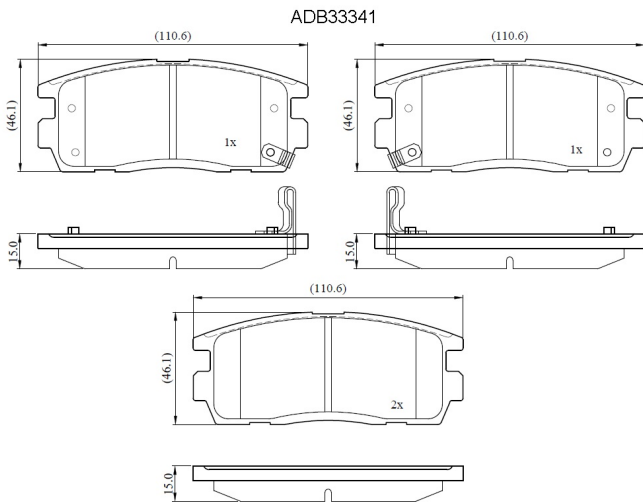

Make: SUZUKI

Model: TRUCK

Part Number: ADB33341

Vehicle Manufacturing/Engine:

Specifications

Fitting Position	:	Rear
Model Date	:	07-Sep
Or. Caliper	:	

WVA	:	
FMSI	:	8391-D1275
Length	:	110.6
Width	:	46.1
Thickness	:	15