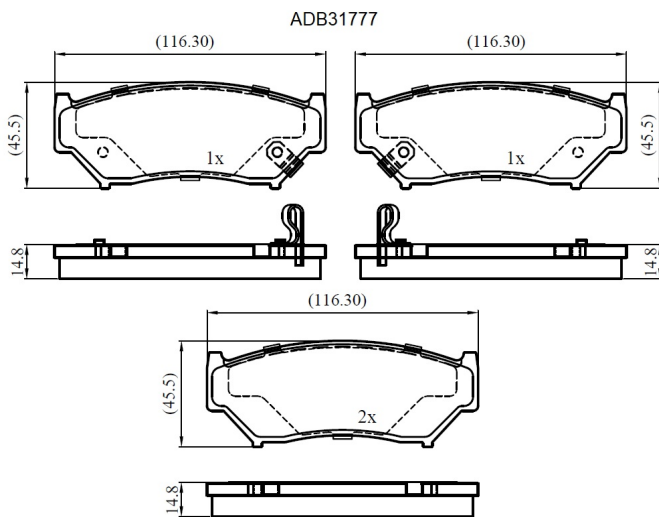

Make: SUZUKI

Model: Vitara Cabrio

Part Number: ADB31777

Vehicle Manufacturing/Engine:

Specifications

Fitting Position	:	Front
Model Date	:	08/96-->
Or. Caliper	:	Akebono

WVA	:	21,90,72,19,08,21,909
FMSI	:	
Length	:	116.5
Width	:	45.3
Thickness	:	14.8/15.4