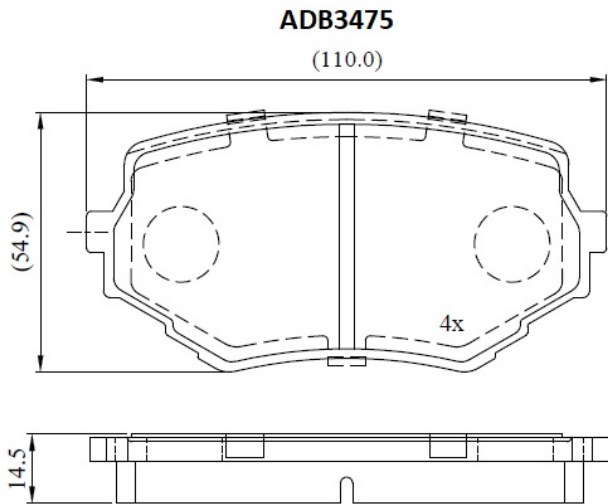

Make: SUZUKI

Model: Vitara

Part Number: ADB3475

Vehicle Manufacturing/Engine:

Specifications

Fitting Position	:	Front
Model Date	:	01/96->

Or. Caliper	:	Sumitomo
WVA	:	23314
FMSI	:	
Length	:	110
Width	:	54.9
Thickness	:	14.5