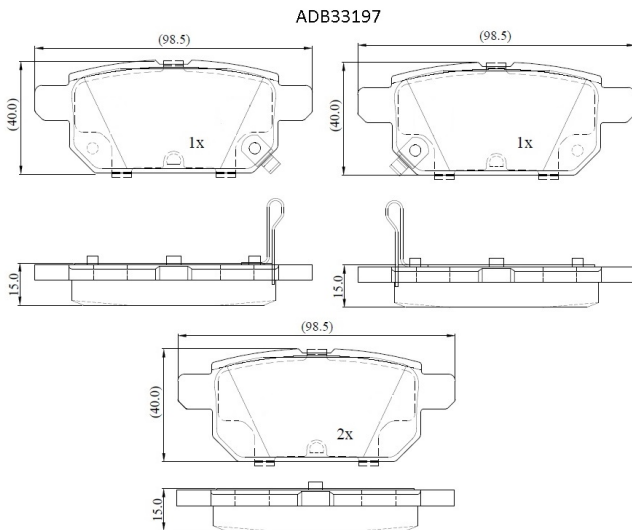

Make: SUZUKI

Model: Vitara

Part Number: ADB33197

Vehicle Manufacturing/Engine:

Specifications

Fitting Position	:	Rear
Model Date	:	2019-
Or. Caliper	:	

WVA	:	25258
FMSI	:	
Length	:	98.5
Width	:	40
Thickness	:	15