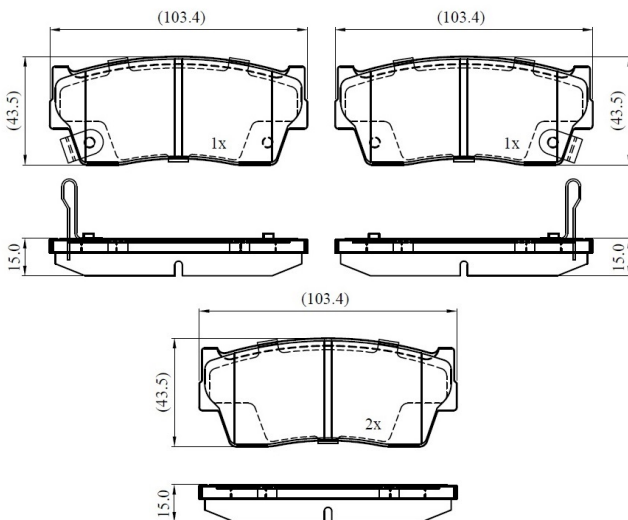

Make: SUZUKI

Model: X-90

Part Number: ADB3273

Vehicle Manufacturing/Engine:

ADB3273

Specifications

Fitting Position	:	Front
Model Date	:	01/96-06/98

Or. Caliper	:	Akebono
WVA	:	21502
FMSI	:	
Length	:	103.4
Width	:	43.5
Thickness	:	15