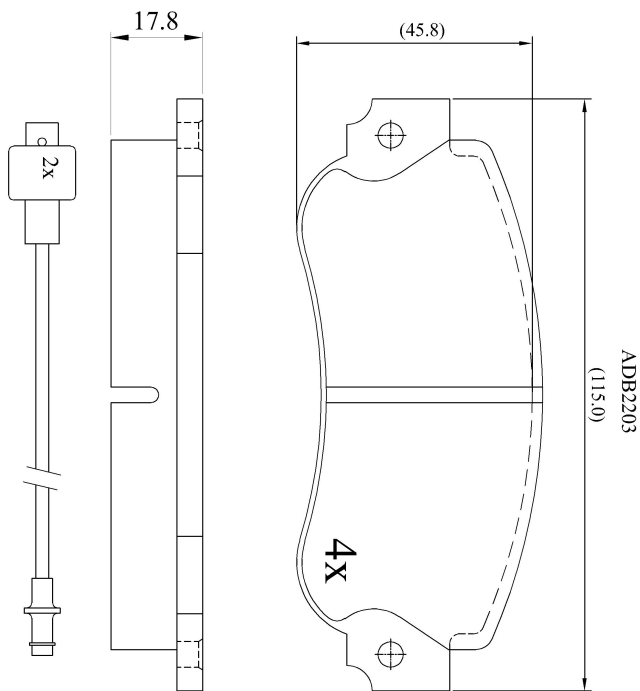

Make: TALBOT

Model: 1307/1308 (Simca)

Part Number: ADB2203

Vehicle Manufacturing/Engine:

Specifications

Fitting Position	:	Front
Model Date	:	01/80-01/85
Or. Caliper	:	Bendix
WVA	:	20871
FMSI	:	
Length	:	115
Width	:	45.8
Thickness	:	17.8