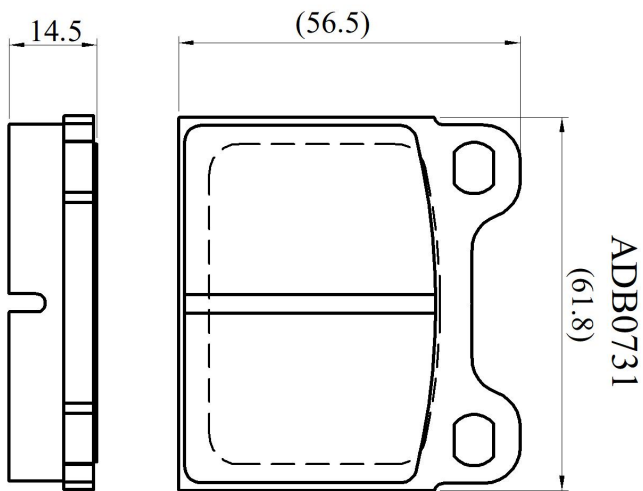

Make: TALBOT

Model: Rancho (Matra)

Part Number: ADB0731

Vehicle Manufacturing/Engine:

Specifications

Fitting Position	:	Front
Model Date	:	01/78-01/84

Or. Caliper	:	Ate
WVA	:	20034
FMSI	:	
Length	:	61.8
Width	:	56.5
Thickness	:	14.5