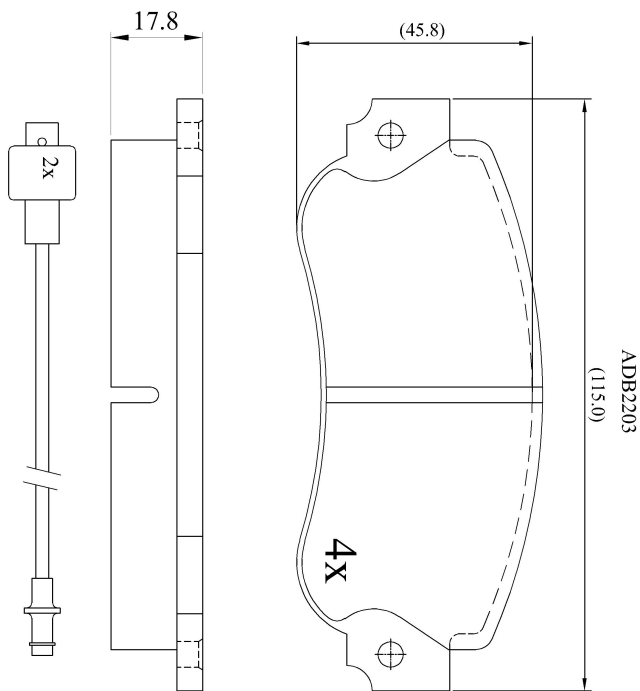

**Make: TALBOT**

**Model: Solara**

**Part Number: ADB2203**

**Vehicle Manufacturing/Engine:**

## Specifications

|                         |   |             |
|-------------------------|---|-------------|
| <b>Fitting Position</b> | : | Front       |
| <b>Model Date</b>       | : | 01/81-01/86 |
| <b>Or. Caliper</b>      | : | Bendix      |
| <b>WVA</b>              | : | 20871       |
| <b>FMSI</b>             | : |             |
| <b>Length</b>           | : | 115         |
| <b>Width</b>            | : | 45.8        |
| <b>Thickness</b>        | : | 17.8        |